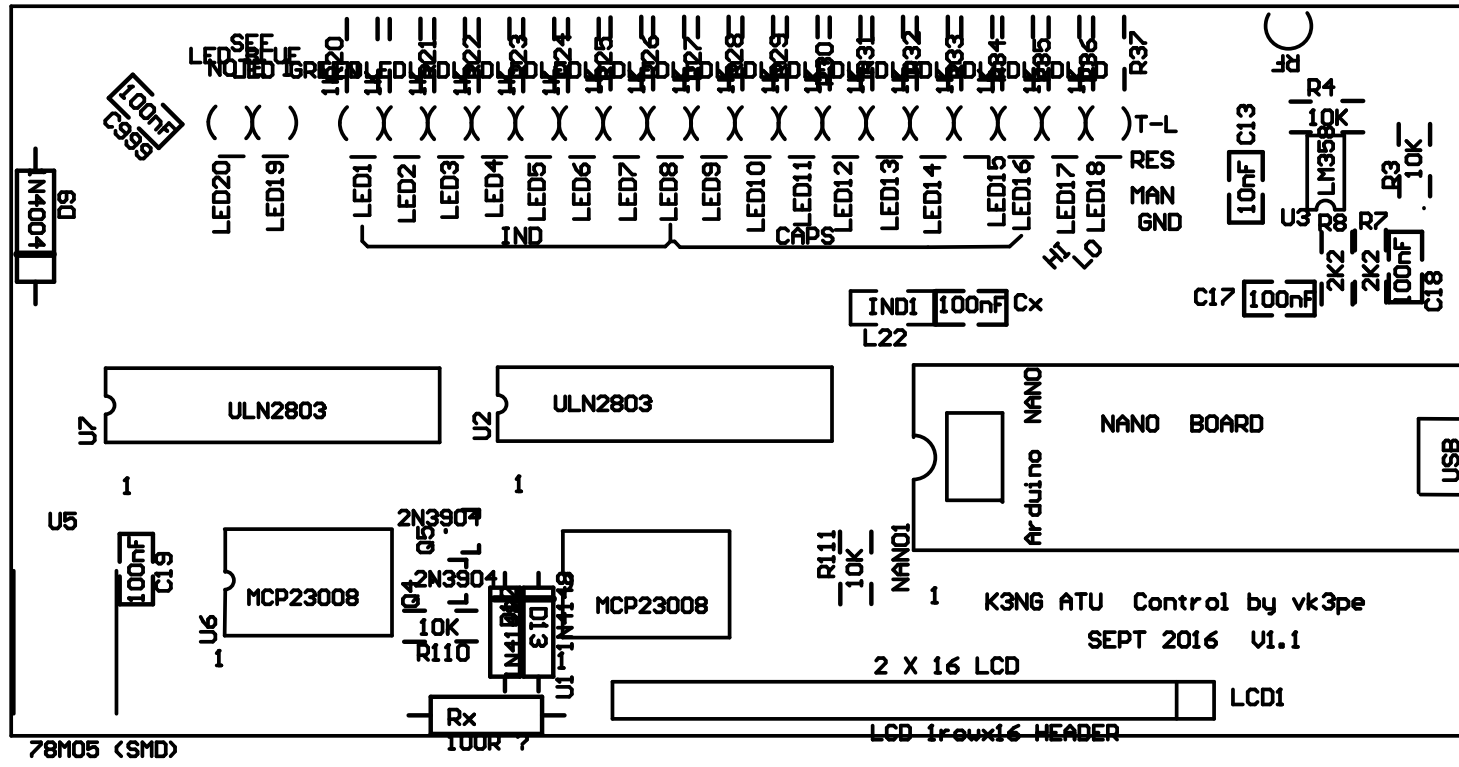

V1.1 PARTS OVERLAY

78M05 (SMD)

100R ?

LCD 16x2 HEADER

K3NG ATU Control by vk3pe
SEPT 2016 V1.1