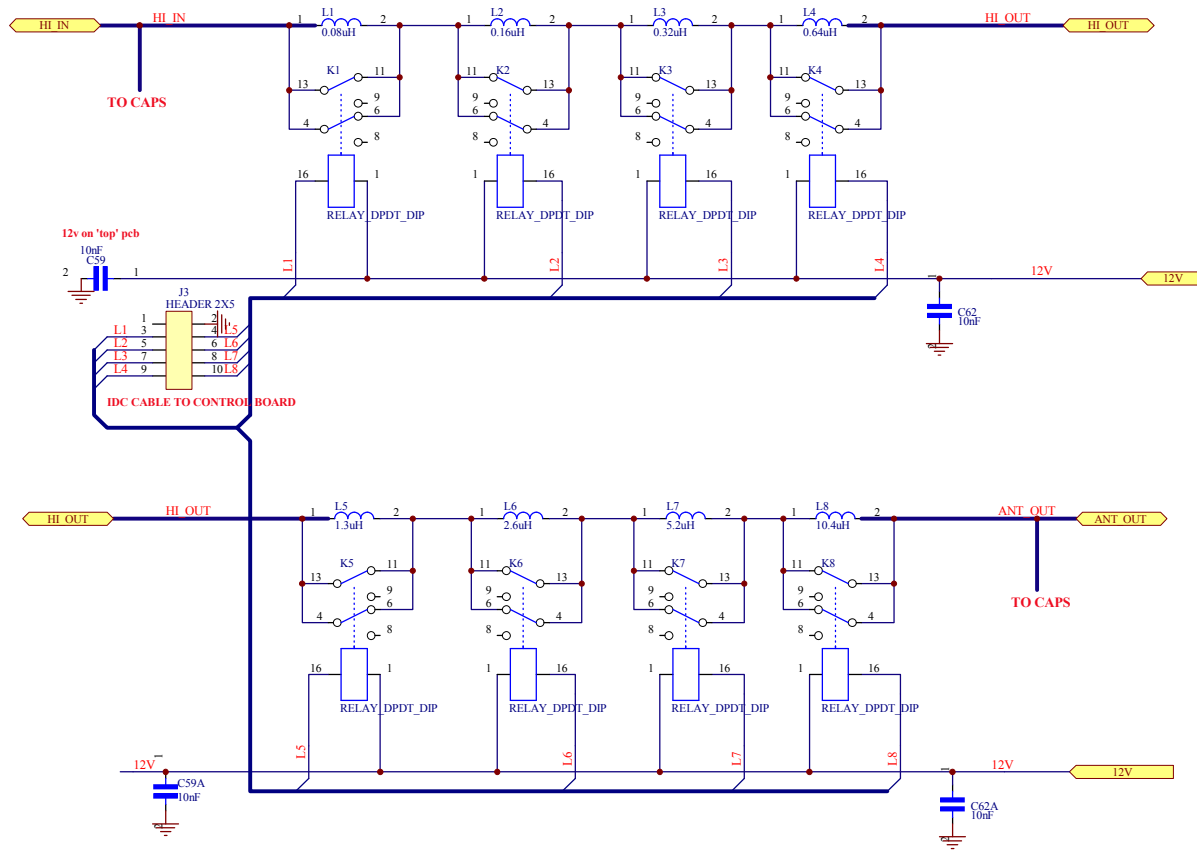

QRP VERSION OF K3NG ATU (UNBALANCED)

310816 QRP VERSION DRAFT

K3NG ATU (QRP) by vk3pe

Title	DRAWN BY: VK3PE		1.0
Size: A3	Date: 11-Aug-2017 Time: 14:57:27	Sheet 3 of 3	(C) 2007-2016

QRP VERSION OF K3NG ATU (UNBALANCED)

RELAYS 'G5V-2' 12Volt
POSSIBLY EBAY TYPE:- HK19F

TUNING CAPS ARE SMD 3kV ALTHOUGH DISC CERAMICS CAN PROBABLY BE FITTED.

PIN 1 OF RELAYS ALL +
1.0 SEPT 1ST 2016
250716 CAPS NOW 1812
11-Aug-2017

Title		K3NG ATU (QRP) by vk3pe		DRAWN BY:	
Size: A3		Date: 11-Aug-2017	Sheet 2 of 3	VK3PE	
		Time: 14:57:02		(C) 2007-2016	