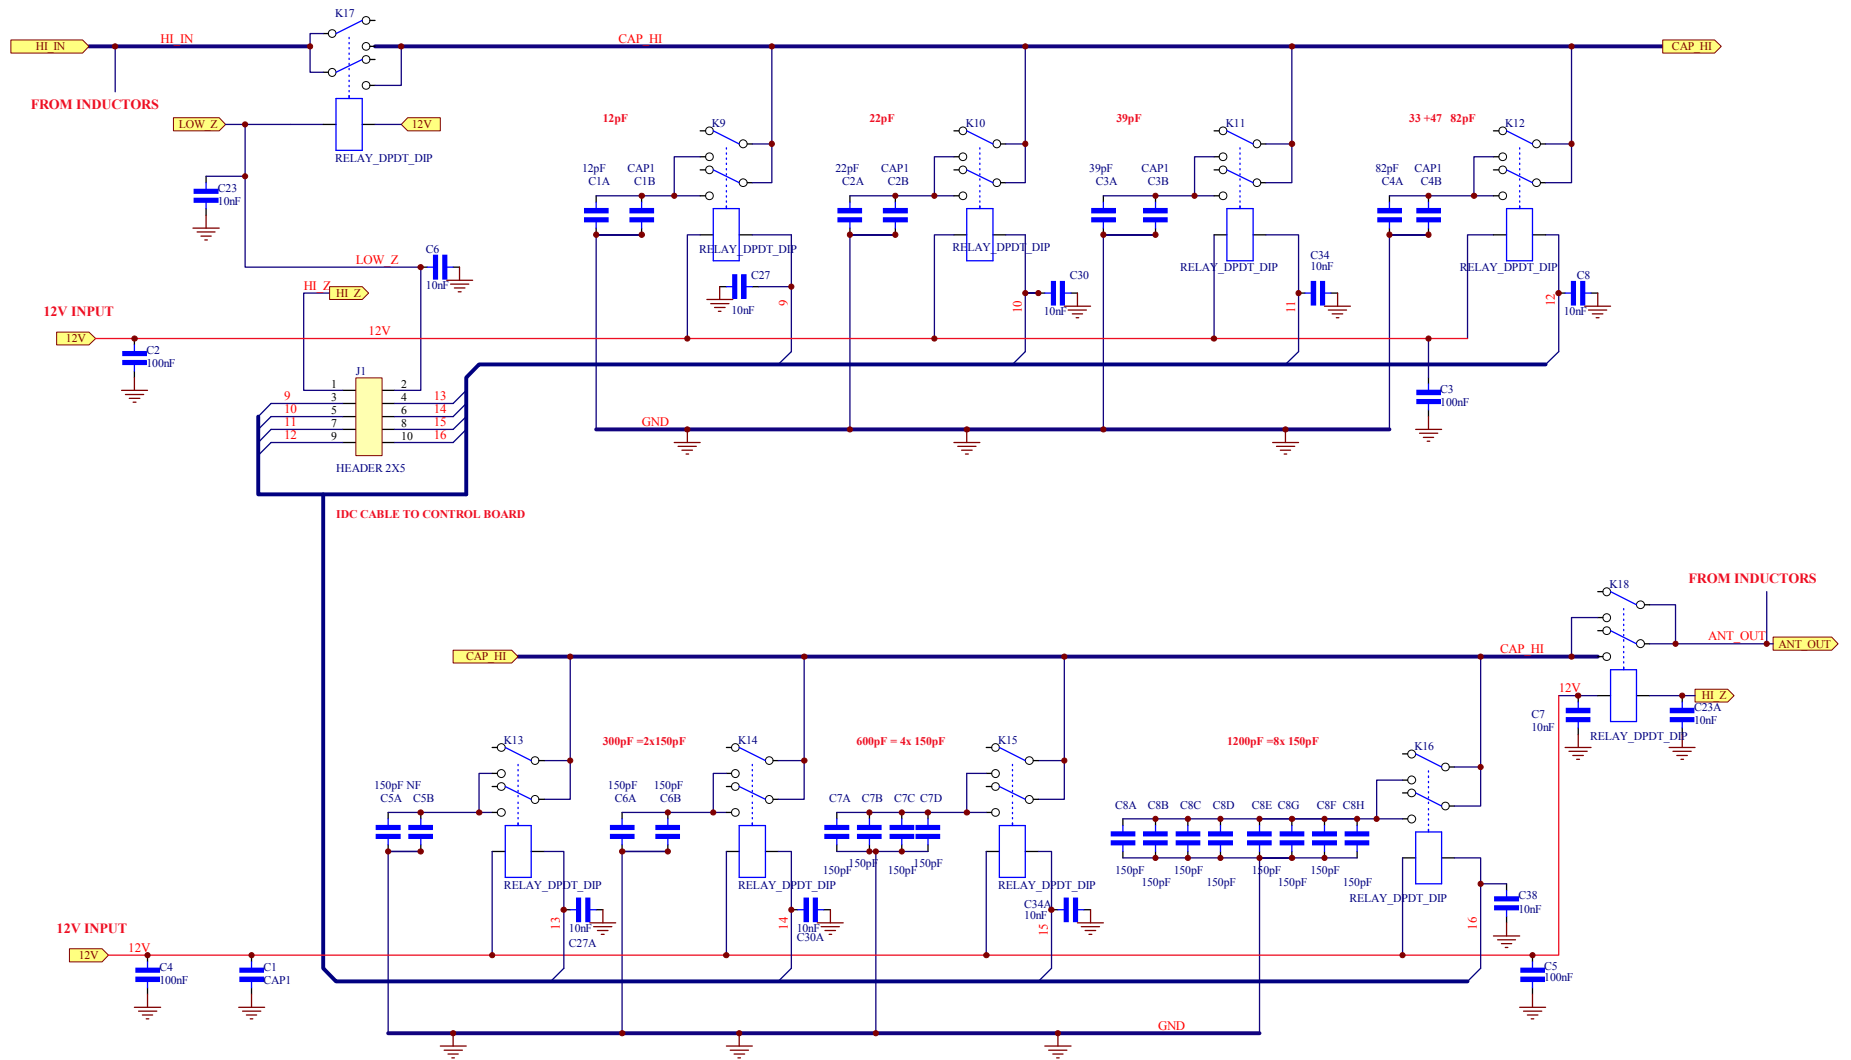

QRP VERSION OF K3NG ATU (UNBALANCED)

310816 QRP VERSION DRAFT

K3NG ATU (QRP) by vk3pe

Title	DRAWN BY: VK3PE		1.0
Size: A3	Date: 11-Aug-2017 Time: 14:57:27	Sheet 3 of 3	(C) 2007-2016

QRP VERSION OF K3NG ATU (UNBALANCED)

RELAYS 'G5V-2' 12Volt
POSSIBLY EBAY TYPE:- HK19F

TUNING CAPS ARE SMD 3kV ALTHOUGH DISC CERAMICS CAN PROBABLY BE FITTED.

PIN 1 OF RELAYS ALL +
1.0 SEPT 1ST 2016
250716 CAPS NOW 1812
11-Aug-2017

Title		K3NG ATU (QRP) by vk3pe		DRAWN BY:	
Size: A3		Date: 11-Aug-2017	Sheet 2 of 3	VK3PE	
		Time: 14:57:02		(C) 2007-2016	